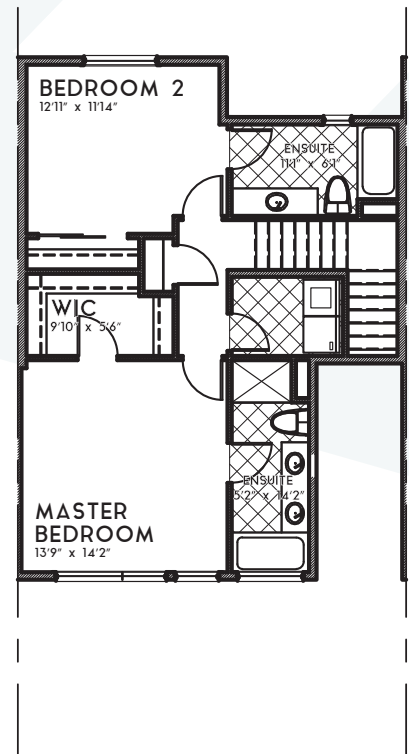

THE AMBROSIA

3 BEDROOMS | 3 BATHROOMS | 1,724 SQ.FT.

FRONT ELEVATION

BASEMENT

87 SQ.FT.

GROUND FLOOR

862 SQ.FT.

SECOND FLOOR

775 SQ.FT.