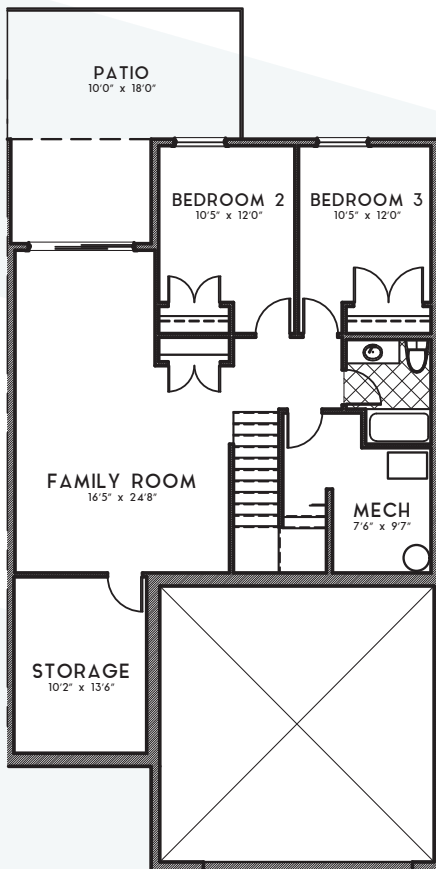

THE PHOENIX

3 BEDROOMS | 2.5 BATHROOMS | 2,229 SQ.FT.

FRONT ELEVATION

UNFINISHED BASEMENT

963 SQ.FT.

GROUND FLOOR

1,266 SQ.FT.