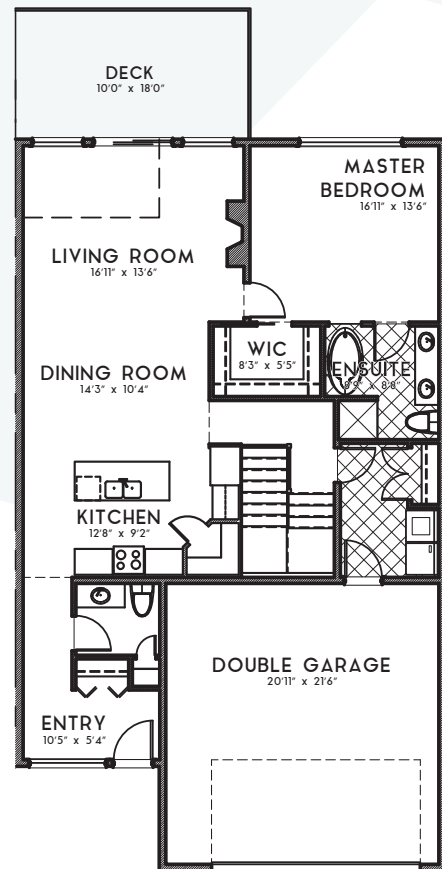

THE PHOENIX

3 BEDROOMS | 2.5 BATHROOMS | 2,229 SQ.FT.

FRONT ELEVATION

UNFINISHED BASEMENT

963 SQ.FT.

GROUND FLOOR

1,266 SQ.FT.