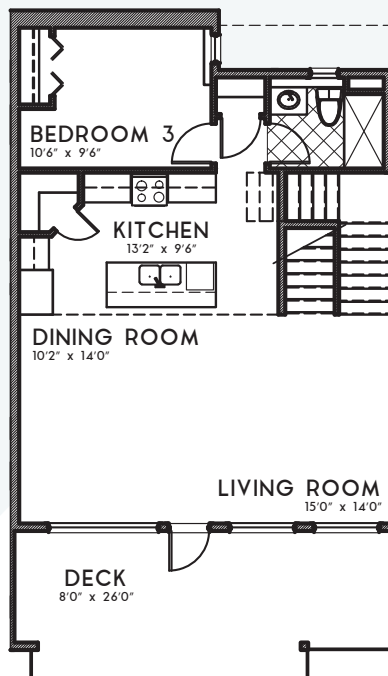

# THE AMBROSIA

3 BEDROOMS | 3 BATHROOMS | 1,755 SQ.FT.

FRONT ELEVATION

GROUND LEVEL  
89 SQ.FT.

FIRST FLOOR  
862 SQ.FT.

SECOND FLOOR  
804 SQ.FT.