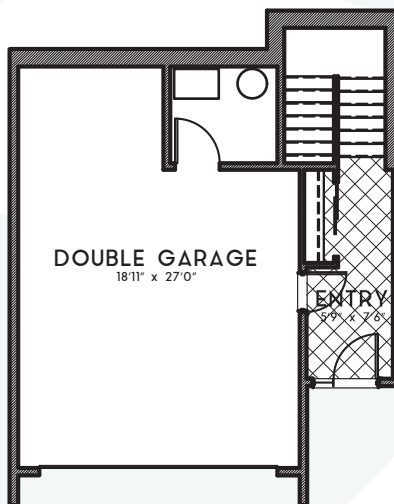

# THE AMBROSIA

3 BEDROOMS | 3 BATHROOMS | 1,755 SQ.FT.

FRONT ELEVATION

GROUND LEVEL  
89 SQ.FT.

FIRST FLOOR  
862 SQ.FT.

SECOND FLOOR  
804 SQ.FT.