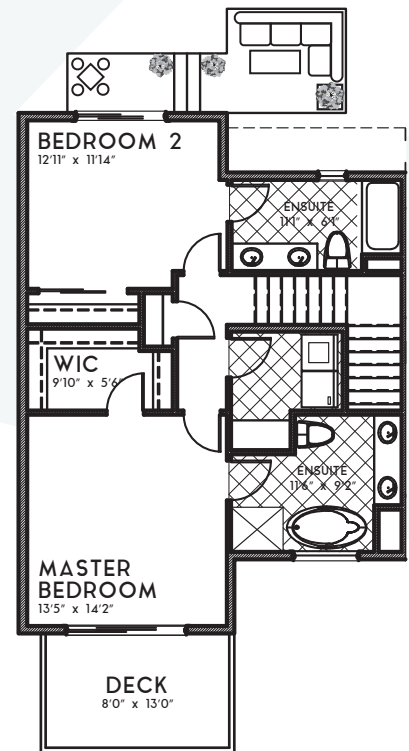

# THE AMBROSIA

3 BEDROOMS | 3 BATHROOMS | 1,755 SQ.FT.

FRONT ELEVATION

GROUND LEVEL  
89 SQ.FT.

FIRST FLOOR  
862 SQ.FT.

SECOND FLOOR  
804 SQ.FT.